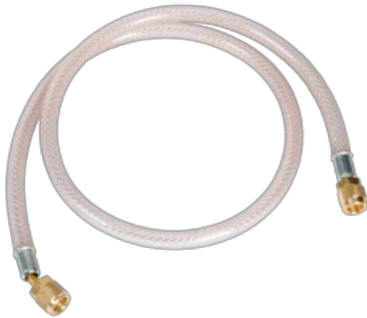

## CLF-60

**Item Number 9881246**

Transparent charging hose with embedded nylon fiber reinforcement, to observe the filling process

- With 45° outlet for easy mounting
- Serrated nut for light hand suit

## Technical Data

|                             |   |
|-----------------------------|---|
| <b>Material</b>             | Brass   PVC   |
| <b>Colour</b>               | bare  |
| <b>Number of Hoses</b>      | 1   |
| <b>Length</b>               | 150 cm  |
| <b>Sealing</b>              | PTFE  |
| <b>System Connection</b>    | 1/4" SAE   bend 45°   |
| <b>Device Connection</b>    | 1/4" SAE  |
| <b>Valve Core Depressor</b> | Yes   |
| <b>Ball Valve</b>           | No  |
| <b>Working Pressure</b>     | 23  |
| <b>Diameter</b>             | 1/4"  |
| <b>Packaging</b>            | Blister   |
| <b>Remarks</b>              | Working Pressure: <ul style="list-style-type: none"><li>• 20 °C: 23 bar</li><li>• 40 °C: 18 bar</li><li>• 60 °C: 14 bar</li></ul> |